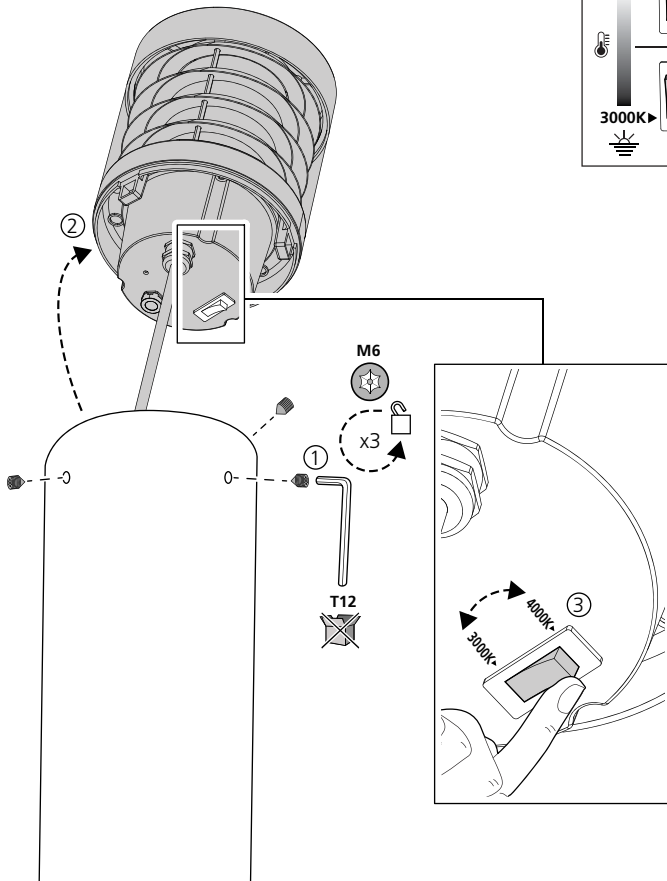

3000K → 4000K

Root Mounting Kit - Accessory
0047975