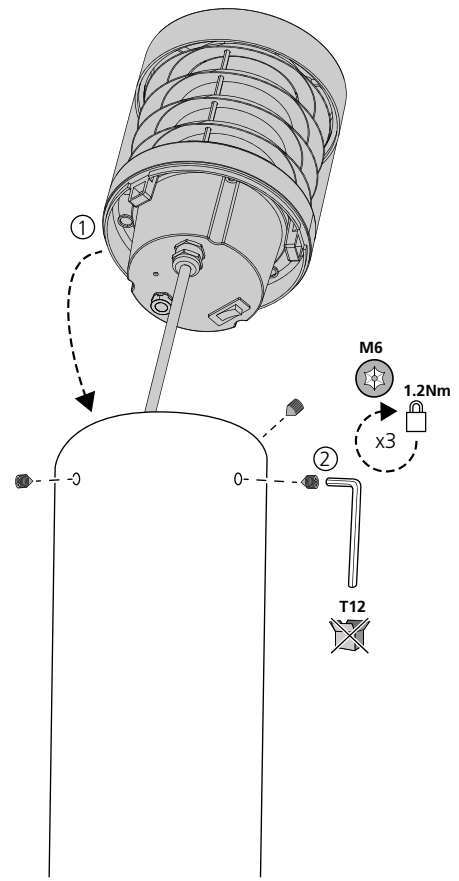

3000K → 4000K

Root Mounting Kit - Accessory
0047975